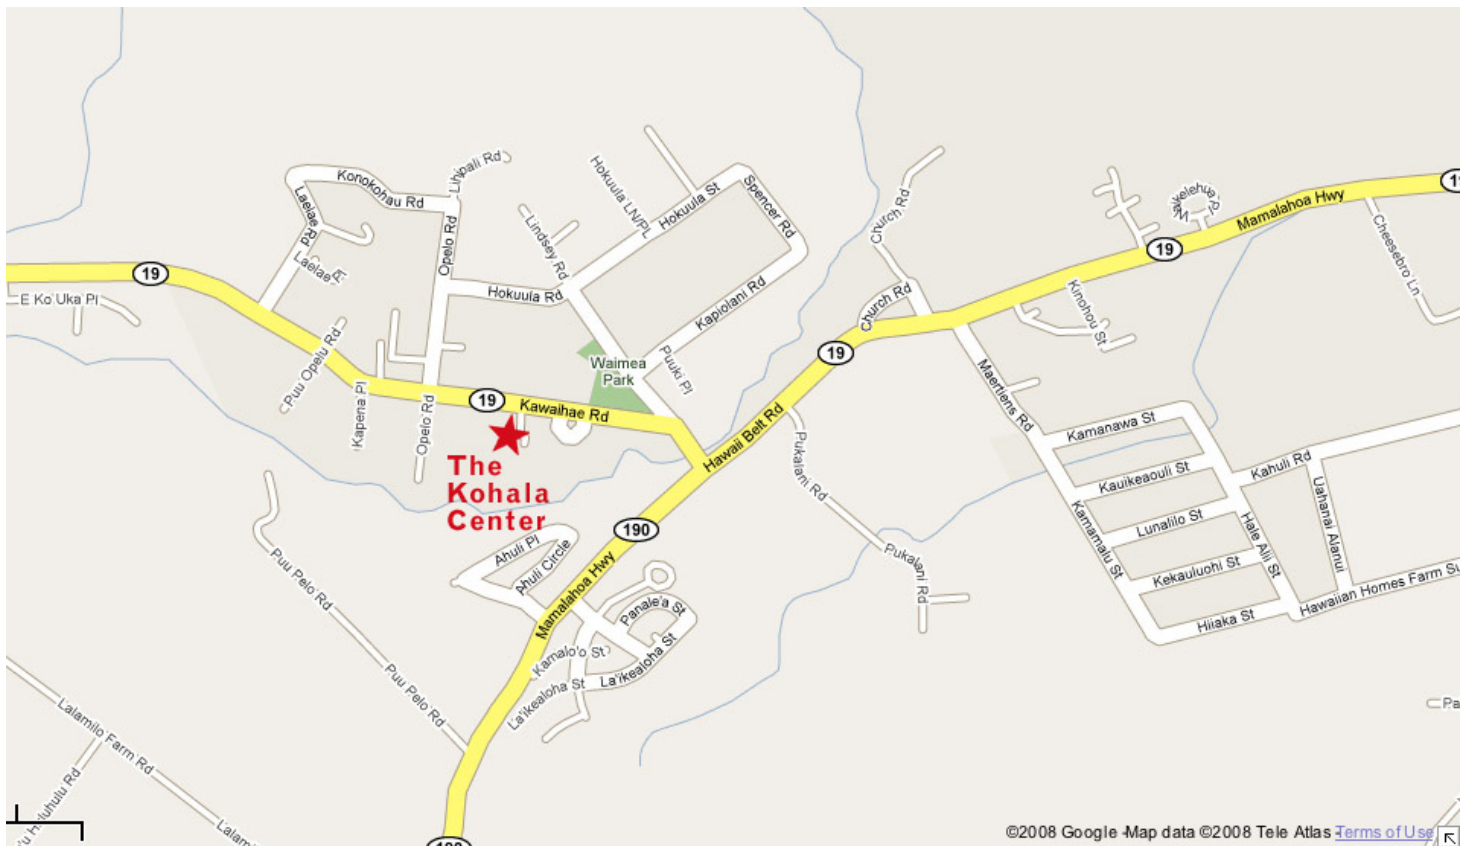

**Directions to The Kohala Center, 65-1291A Kawaihae Road, Kamuela 96743**  
**Tel: 808-887-6411**

**Driving directions from Hawaii Belt Road/Highway 190 (top road from Kona)**

1. Head Northeast on Hawaii Belt Road into Waimea/Highway 190
2. Turn Left at the first intersection onto Kawaihae Road/Highway 19
3. Travel 0.3 miles on Kawaihae Road/Highway 19
4. Make a left onto the unnamed road between Parker Square and High Country Traders Building, across from Hawaiian Style Café
5. We are directly behind the High Country Traders building in a green and white plantation style house.

**Driving directions from Hawaii Belt Road/Highway 19 (coming through Waimea)**

1. Head Southwest on Hawaii Belt Road/Highway 19
2. Turn right onto Kawaihae Road/Highway 19
3. Travel 0.3 miles on Kawaihae Road/Highway 19
4. Make a left onto the unnamed road between Parker Square and High Country Traders Building, across from Hawaiian Style Café
5. We are directly behind the High Country Traders building in a green and white plantation style house.

**Driving directions from Queen Kaahumanu Highway/Highway 19 (coming from Kawaihae)**

1. Head North on Queen Kaahumanu/Highway 19 towards Kawaihae Road/Highway 19
2. Turn right onto Kawaihae Road/Highway 19
3. Travel 9.6 miles on Kawaihae Road/Highway 19
4. Make a right onto the unnamed road between Parker Square and High Country Traders Building, across from Hawaiian Style Café
5. We are directly behind the High Country Traders building in a green and white plantation style house.